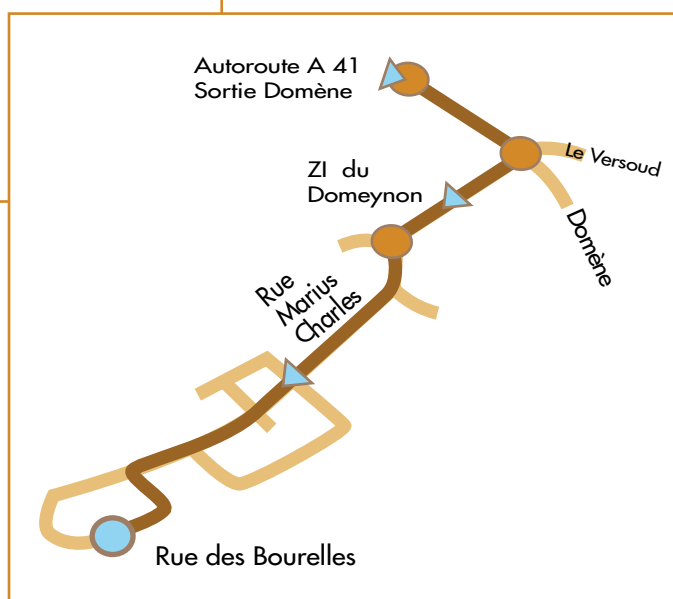

E-mail : commercial@ets-mazzilli.com

From Lyon or Sisteron

Take the Chambéry direction,
then exit n° 25: Montbonnot - Domène Saint Ismier

From Chambéry

Take exit n° 25: Montbonnot - Domène

Ets Mazzilli - Sheet Metal work and mechanized welding
Rue des Bourelles - Zi du Domeynon - 38420 Domène